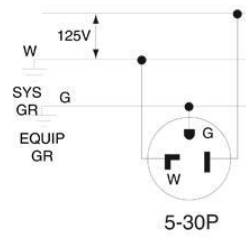

Product ID : Ratings and NEMA I.D. permanently marked on device

Terminal Accom. : 10-6 AWG

Terminal ID : Brass-Hot, Green-Ground, Silver-Neutral

Product Features

Color : Black

NEMA : 5-30P/5-50P

Standards and Certifications

ANSI : C-73

CSA C22.2 No. 42 : File LR-406

NEMA : WD-6

NOM : 057

UL498 : File E13393

Wiring Diagram

Leviton Manufacturing Co., Inc

201 North Service Road, Melville, NY 11747